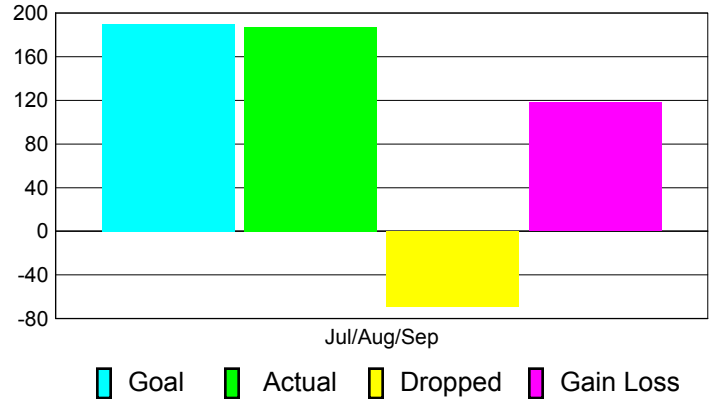

Membership Results 2012-2013

Goal, New, Dropped, Gain/Loss