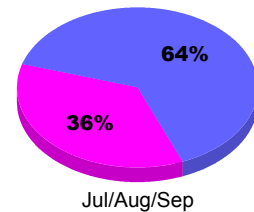

**Membership Results
2012-2013**

**Membership
2011-2012**

Month	Net Memb Goal	Actual New Memb	Actual Dropped Memb	Gain/Loss of Memb	Gain/Loss of Memb
Jul/Aug/Sep	190	187	-69	118	53
Totals	190	187	-69	118	53

Membership Results 2012-2013

Goal, New, Dropped, Gain/Loss

Comparison of Membership Gain/Loss

Current Year Compared to the Previous Year

Gender Comparison 2012-2013

Male Female