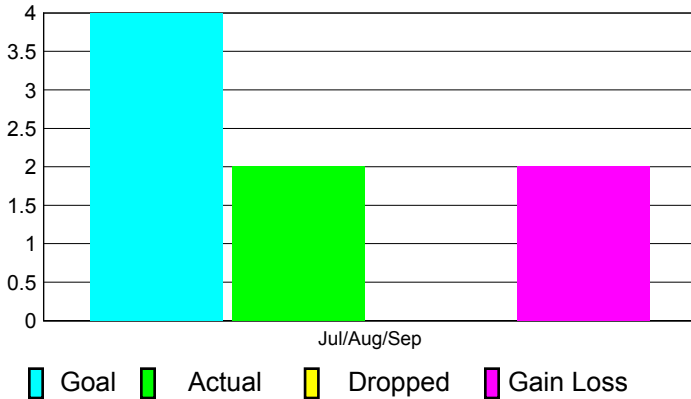

2012-2013 GMT Reports for District (or Undistricted) **District 404 B**

GMT: **MANOJ SHAH**

Location: **NIGERIA**

GMT CA: **6**

CLUBS

**Club Results
2012-2013**

**Clubs
2011-2012**

Month	New Club Goal	Actual New Clubs	Actual Dropped Clubs	Gain/Loss of Clubs	Gain/Loss of Clubs
Jul/Aug/Sep	4	2	0	2	1
Totals	4	2	0	2	1

Club Results 2012-2013

Goal, New, Dropped, Gain/Loss

Comparison of Club Gain/Loss

Current Year Compared to the Previous Year

YTD Status Quo Clubs 2012-2013

Status Quo Clubs Compared to Status Quo Members

MEMBERSHIP